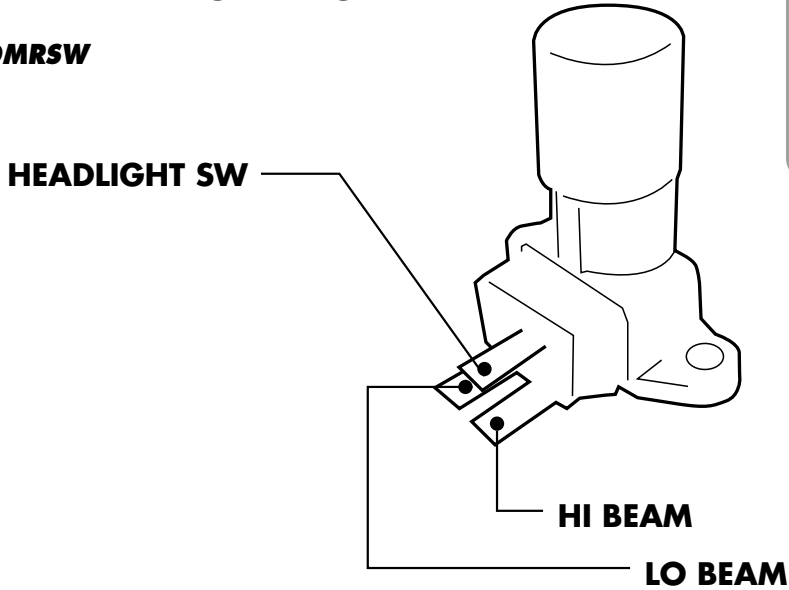

# FLOOR MOUNT DIMMER SWITCH

DMRSW

**IMPORTANT:** The below instructions are referring to a general installation. Your vehicle may vary from the vehicles described in these instructions use the diagrams that best describe your vehicle.

# GM HEAD LIGHT SWITCH

HDLSW